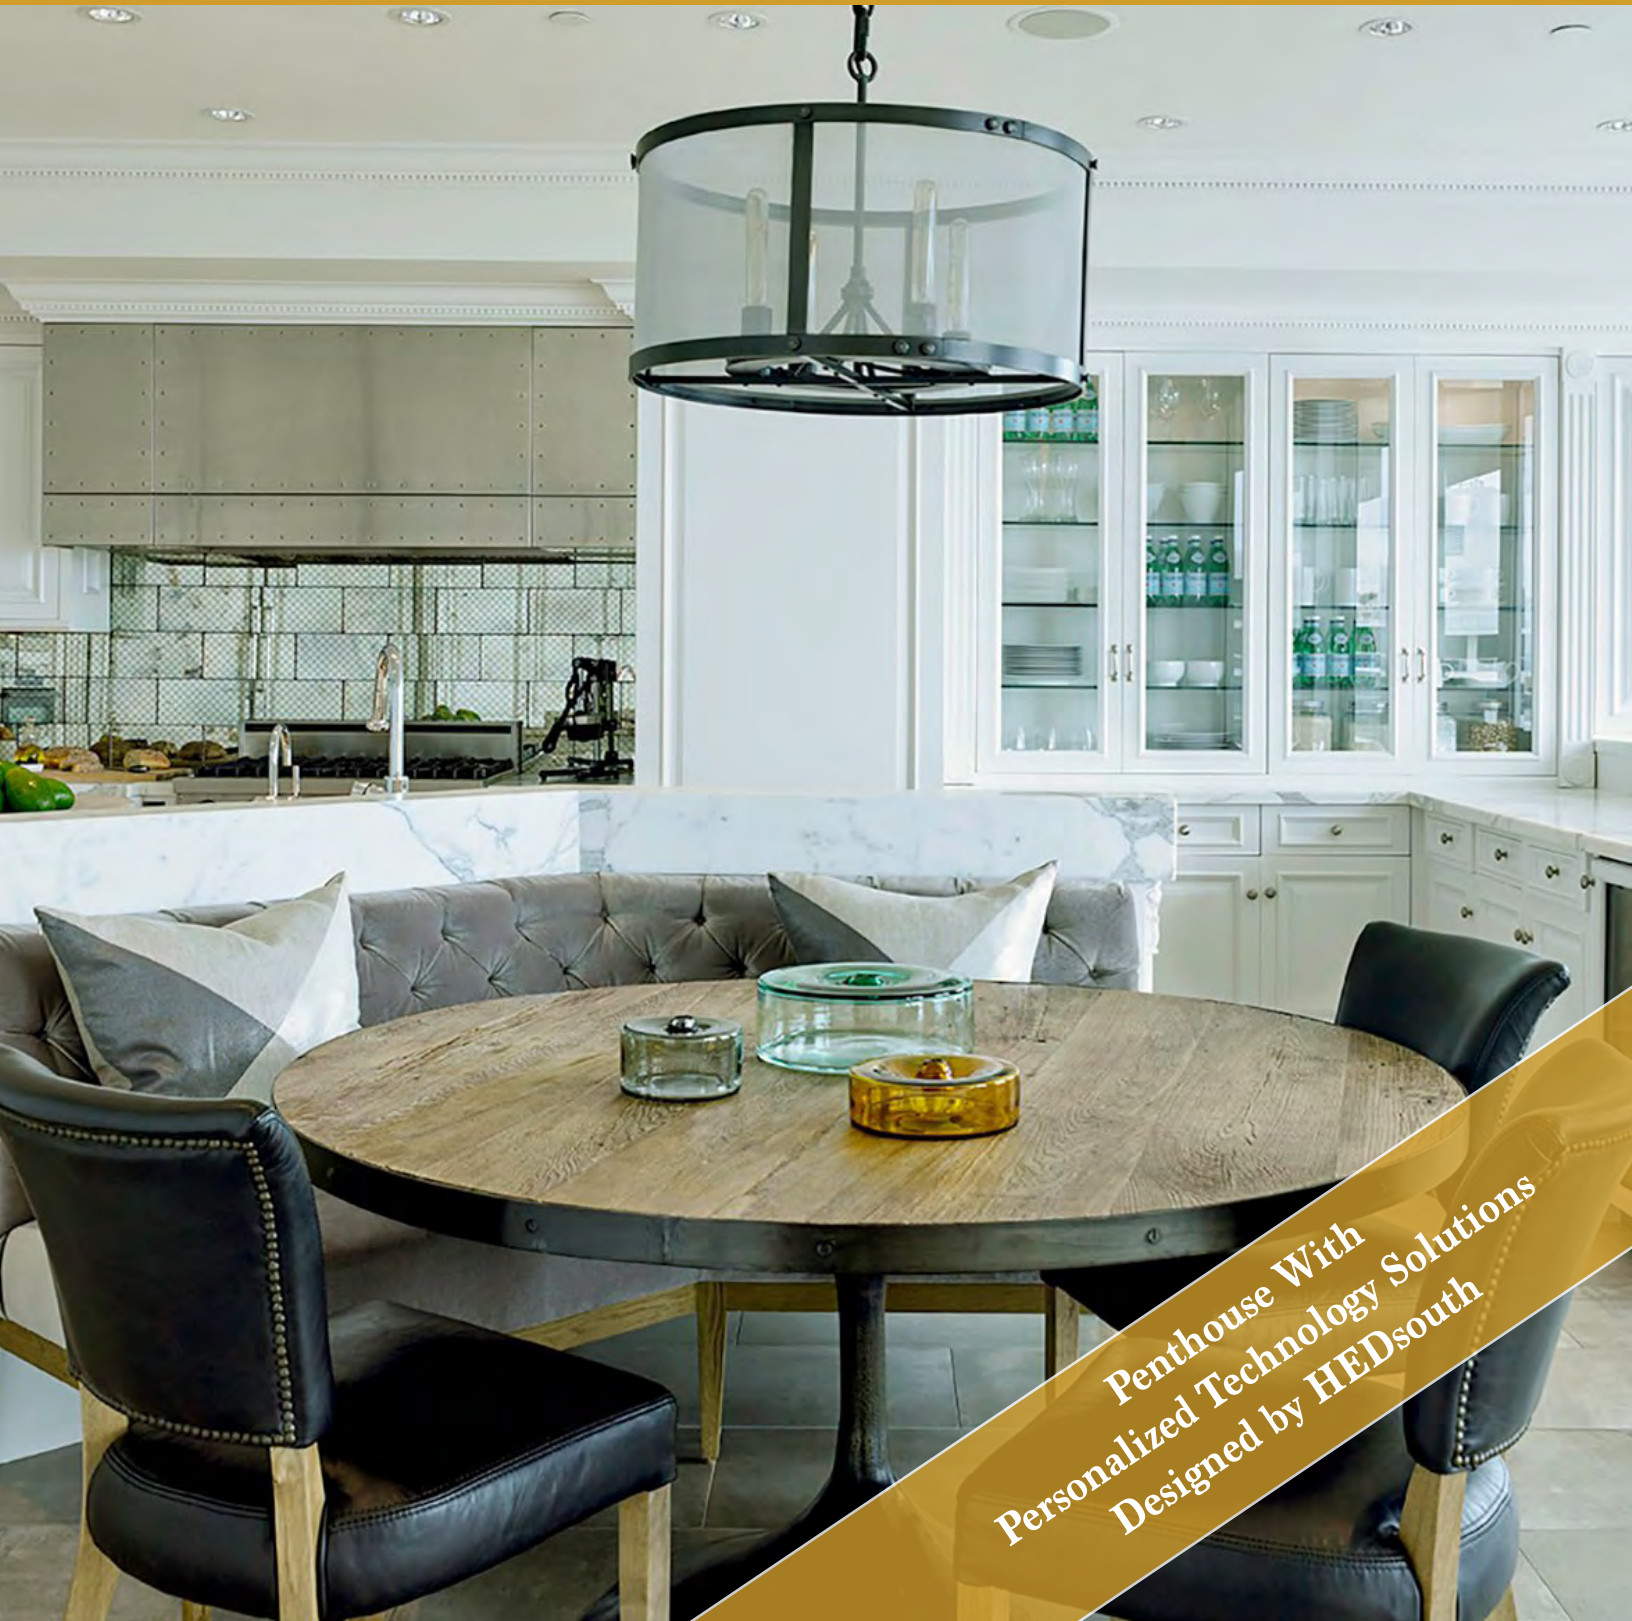

dwell

At Home in the Modern World

Penthouse With
Personalized Technology Solutions
Designed by HEDsouth